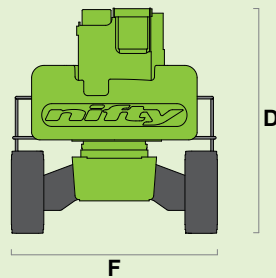

SIOPS®

niftylift
Fingle Drive, Stonebridge
Milton Keynes, MK13 0ER
England, United Kingdom
+44 (0)1908 223456
sales@niftylift.com
www.niftylift.com