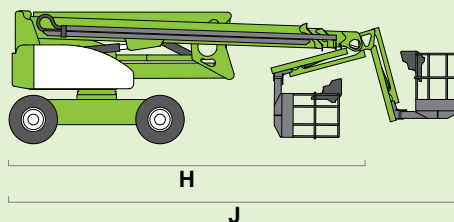

SIOPS®

niftylift
Fingle Drive, Stonebridge
Milton Keynes, MK13 0ER
England, United Kingdom
+44 (0)1908 223456
sales@niftylift.com
www.niftylift.com